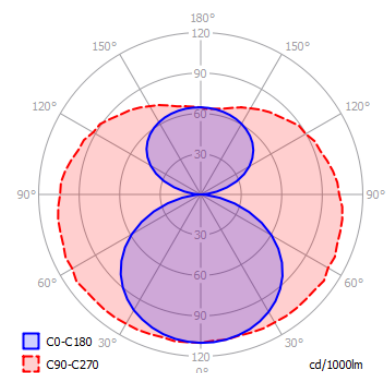

Fotometrie - Photometry

Informazioni dispositivi di alimentazione e dimmerazione / Information on power supply and dimming devices

ALIMENTATORE REMOTO - REMOTE POWER SUPPLY
DIMMERABILE SU RICHIESTA – DIMMING ON REQUEST