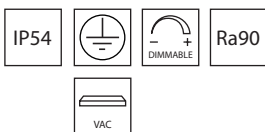

SIDE 1/2

36°

36°

UP/DOWN

monoemissione

Corpo illuminante da parete, da esterno, dal design minimale, mono e biemissione. Verniciabile in un'ampia gamma di colori.

Wall-mounted, outdoor lighting body with a minimal design, single and double emission. Paintable in a wide range of colors.

bi-emissione

FINITURE / FINISHES

| | | | |
|-------------------------------------|-------------|-----------|----------------------------|
| Nero / Black RAL 9005 | NR | BN | Bianco / White RAL 9016 |
| Antracite / Anthracite | AT | MK | Moka |
| Corten | CT | RM | Rame / Copper |
| Ottone / Brass | OT | AL | Alluminio / Aluminium |
| Ottone brunito / Burnished brass | OTBR | CS | Custom |

| Code | XX (LED Color) | YY° (Optic) | ZZ (Power) | Flux |
|------|----------------|-------------|------------|----------|
| SDM | WW (3000K) | 36 | 05 (5 W) | 500 lm |
| SDB | NN (4000K) | | 10 (2x5 W) | 2x500 lm |

High performance LED. Dimmable PHASE CUT.

1

∅65mm

92,50mm

97mm

2

∅65mm

92,50mm