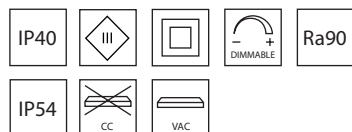

# PENDANT

20°

30°

44°

EL

| Code        | XX (LED Color) | YY° (Optic) | ZZ (Power) | Flux   |
|-------------|----------------|-------------|------------|--------|
|             | HW (2700K)     | 20          |            |        |
| PND**       | WW (3000K)     | 30          | 04 (4 W)   | 530 lm |
|             | NN (4000K)     | 44          | 06 (6 W)   | 735 lm |
| ** = length |                | EL [14+53]  |            |        |