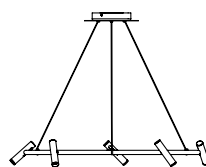

ELETTRONICA / ELECTRONICS

Led ad alta efficienza. Alimentatore a bordo ON/OFF con possibilità di dimmerazione DALI/PUSH, 0-10, 1-10, DMX e TAGLIO DI FASE.

High efficiency LED. On-board ON / OFF power supply with the possibility of DALI / PUSH, 0-10, 1-10, DMX and PHASE CUT dimming.

Regolabile
Custom