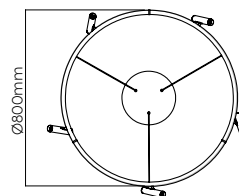

ELETTRONICA / ELECTRONICS

Led ad alta efficienza. Alimentatore a bordo ON/OFF con possibilità di dimmerazione DALI/PUSH, 0-10, 1-10, DMX e TAGLIO DI FASE.

High efficiency LED. On-board ON / OFF power supply with the possibility of DALI / PUSH, 0-10, 1-10, DMX and PHASE CUT dimming.

Regolabile
Custom