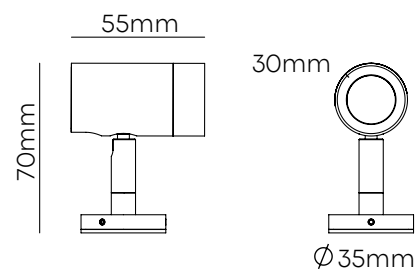

Accessorio cover anti-abbagliamento
Anti-glare cover accessory