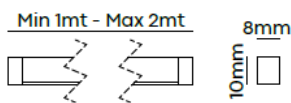

Conetto per cartongesso
Cone for plasterboard